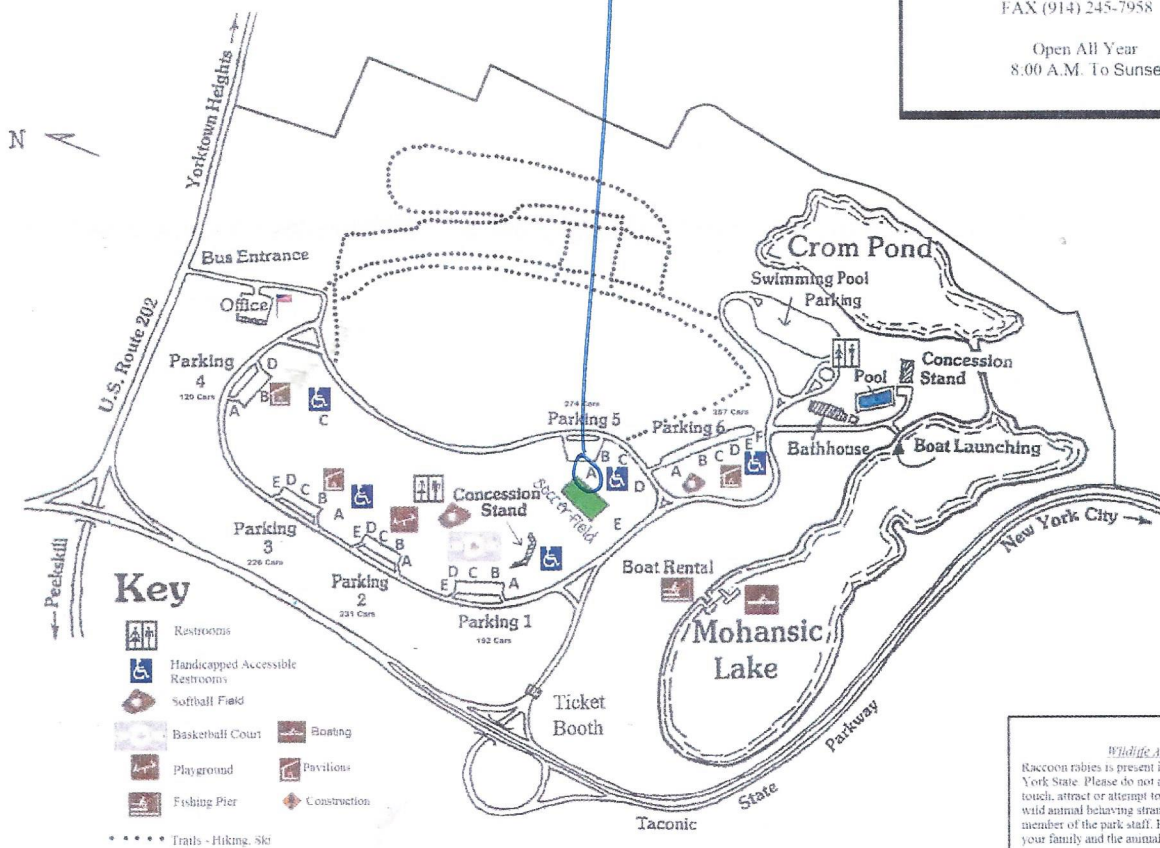

Parks, Recreation and Historic Preservation

FRANKLIN D. ROOSEVELT STATE PARK
 2957 CROMPOND ROAD
 YORKTOWN HEIGHTS, NY 10598
 TEL: (914) 245-4434
 FAX: (914) 245-7958

On the following pages, you will find information about the numerous picnic areas that are offered here in the park. Please consult this guide to find the picnic area that best suits your needs. Then, go to the park website (<http://nysparks.com/parks/148/details.aspx>) or stop by the park office to fill out the Picnic Permit Application.

NWCS

Please do your part to help keep our park clean by disposing your trash in the green containers located throughout the park. We appreciate your cooperation. No Buses Lots 1 & 6

Franklin D. Roosevelt State Park
 (914) 245-4434
 FAX (914) 245-7958
 Open All Year
 8.00 A.M. To Sunset

Wildlife Alert
 Raccoon rabies is present in this area of New York State. Please do not approach, feed, touch, attract or attempt to frighten away any wild animal behaving strangely. Please contact a member of the park staff. Help protect you, your family and the animals who live here from harm.